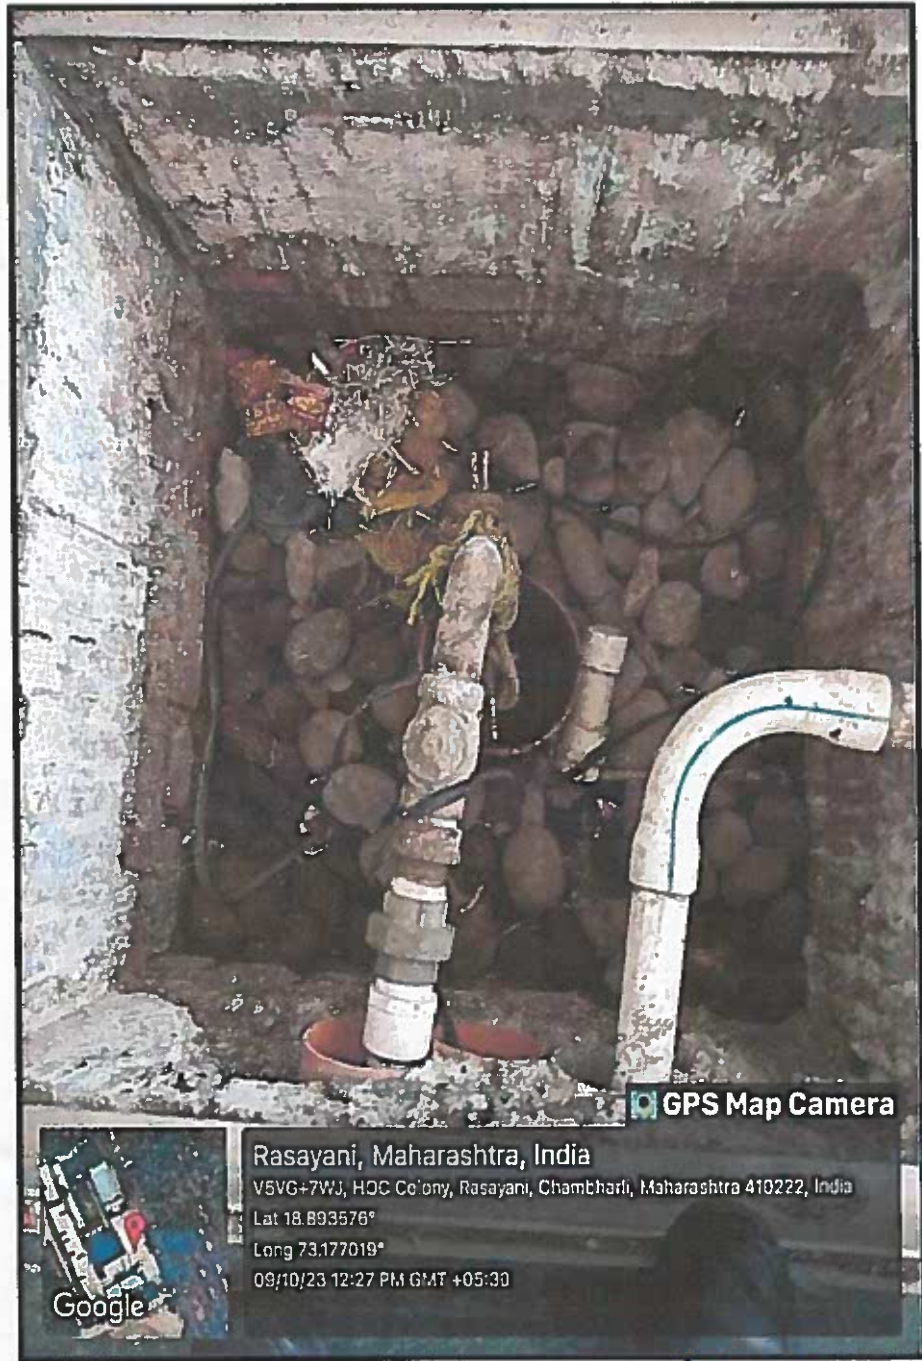

E – WASTE MANAGEMENT

RAIN WATER HARVESTING

Director
Pillai HOC Institute of
Management Studies & Research
Rasayani, Tal. Khalapur
Dist. Raigad - 410 207.

BORE WELL

[Signature]
Director
Pillai HOC Institute of
Management Studies & Research
Rasayani, Tal. Khalapur
Dist. Raigad - 410 207.