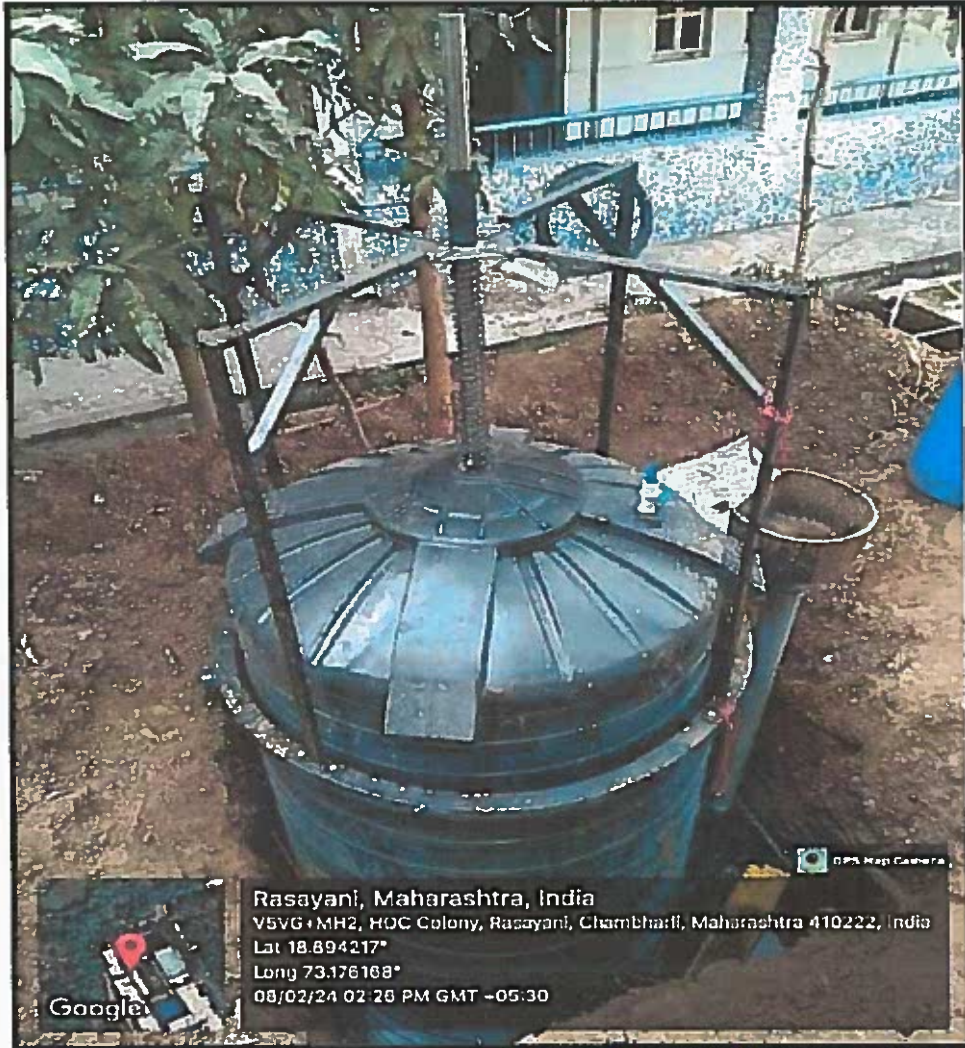

7.1.2 Geo Tagged Pictures

SOLAR PANELS

SOLAR BATTERY

Director
Pillai HOC Institute of
Management Studies & Research
Rasayani, Tal. Khalapur
Dist. Raigad - 410 207.

BIOGAS PLANT

[Signature]
**Director
Pillai HOC Institute of
Management Studies & Research
Rasayani, Tal. Khalapur
Dist. Raigad - 410 207.**